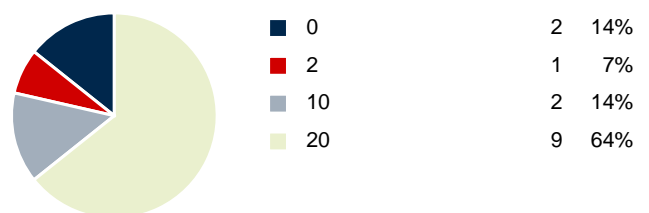

Windows: Remaining Life