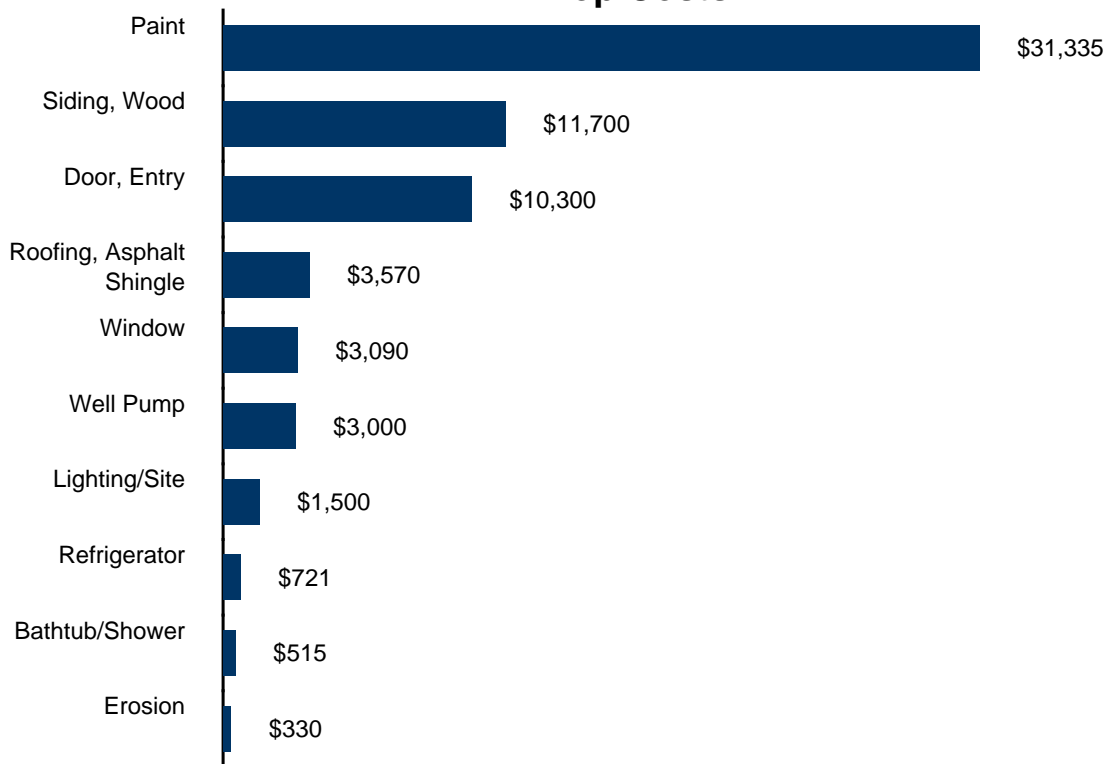

Top Costs

Cost Summary - By Item

Item	Paint	Clean	Repair	Replace	Total
Bathtub/Shower	0 EA x \$0.0	0 EA x \$0.0	1 EA x \$515.00	0 EA x \$0.0	\$515.00
Door, Entry	0 EA x \$0.0	0 EA x \$0.0	20 EA x \$515.00	0 EA x \$0.0	\$10,300.00
Door, Interior	0 EA x \$0.0	0 EA x \$0.0	1 EA x \$103.00	0 EA x \$0.0	\$103.00
Erosion	0 SF x \$0.0	0 SF x \$0.0	22 SF x \$15.00	0 SF x \$0.0	\$330.00
Flooring	0 SF x \$0.0	0 SF x \$0.0	25 SF x \$3.00	0 SF x \$0.0	\$75.00
Lighting/Site	0 EA x \$0.0	0 EA x \$0.0	0 EA x \$0.0	1 EA x \$1,500.00	\$1,500.00
Paint	0 SF x \$0.0	0 SF x \$0.0	7845 SF x \$3.00	2600 SF x \$3.00	\$31,335.00
Refrigerator	0 EA x \$0.0	0 EA x \$0.0	0 EA x \$0.0	1 EA x \$721.00	\$721.00
Roofing, Asphalt Shingle	0 SF x \$0.0	0 SF x \$0.0	1190 SF x \$3.00	0 SF x \$0.0	\$3,570.00
Siding, Wood	0 SF x \$0.0	0 SF x \$0.0	1300 SF x \$9.00	0 SF x \$0.0	\$11,700.00
Sink and Faucet	0 EA x \$0.0	0 EA x \$0.0	1 EA x \$227.00	0 EA x \$0.0	\$227.00
Toilet	0 EA x \$0.0	0 EA x \$0.0	1 EA x \$206.00	0 EA x \$0.0	\$206.00
Well Pump	0 EA x \$0.0	0 EA x \$0.0	0 EA x \$0.0	1 EA x \$3,000.00	\$3,000.00
Window	0 EA x \$0.0	0 EA x \$0.0	0 EA x \$0.0	5 EA x \$618.00	\$3,090.00
				Villages At Bedford Total:	\$66,672.00