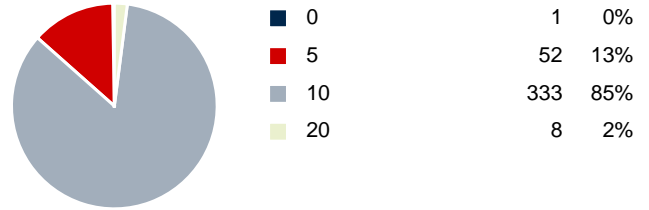

Kitchen: Remaining Life